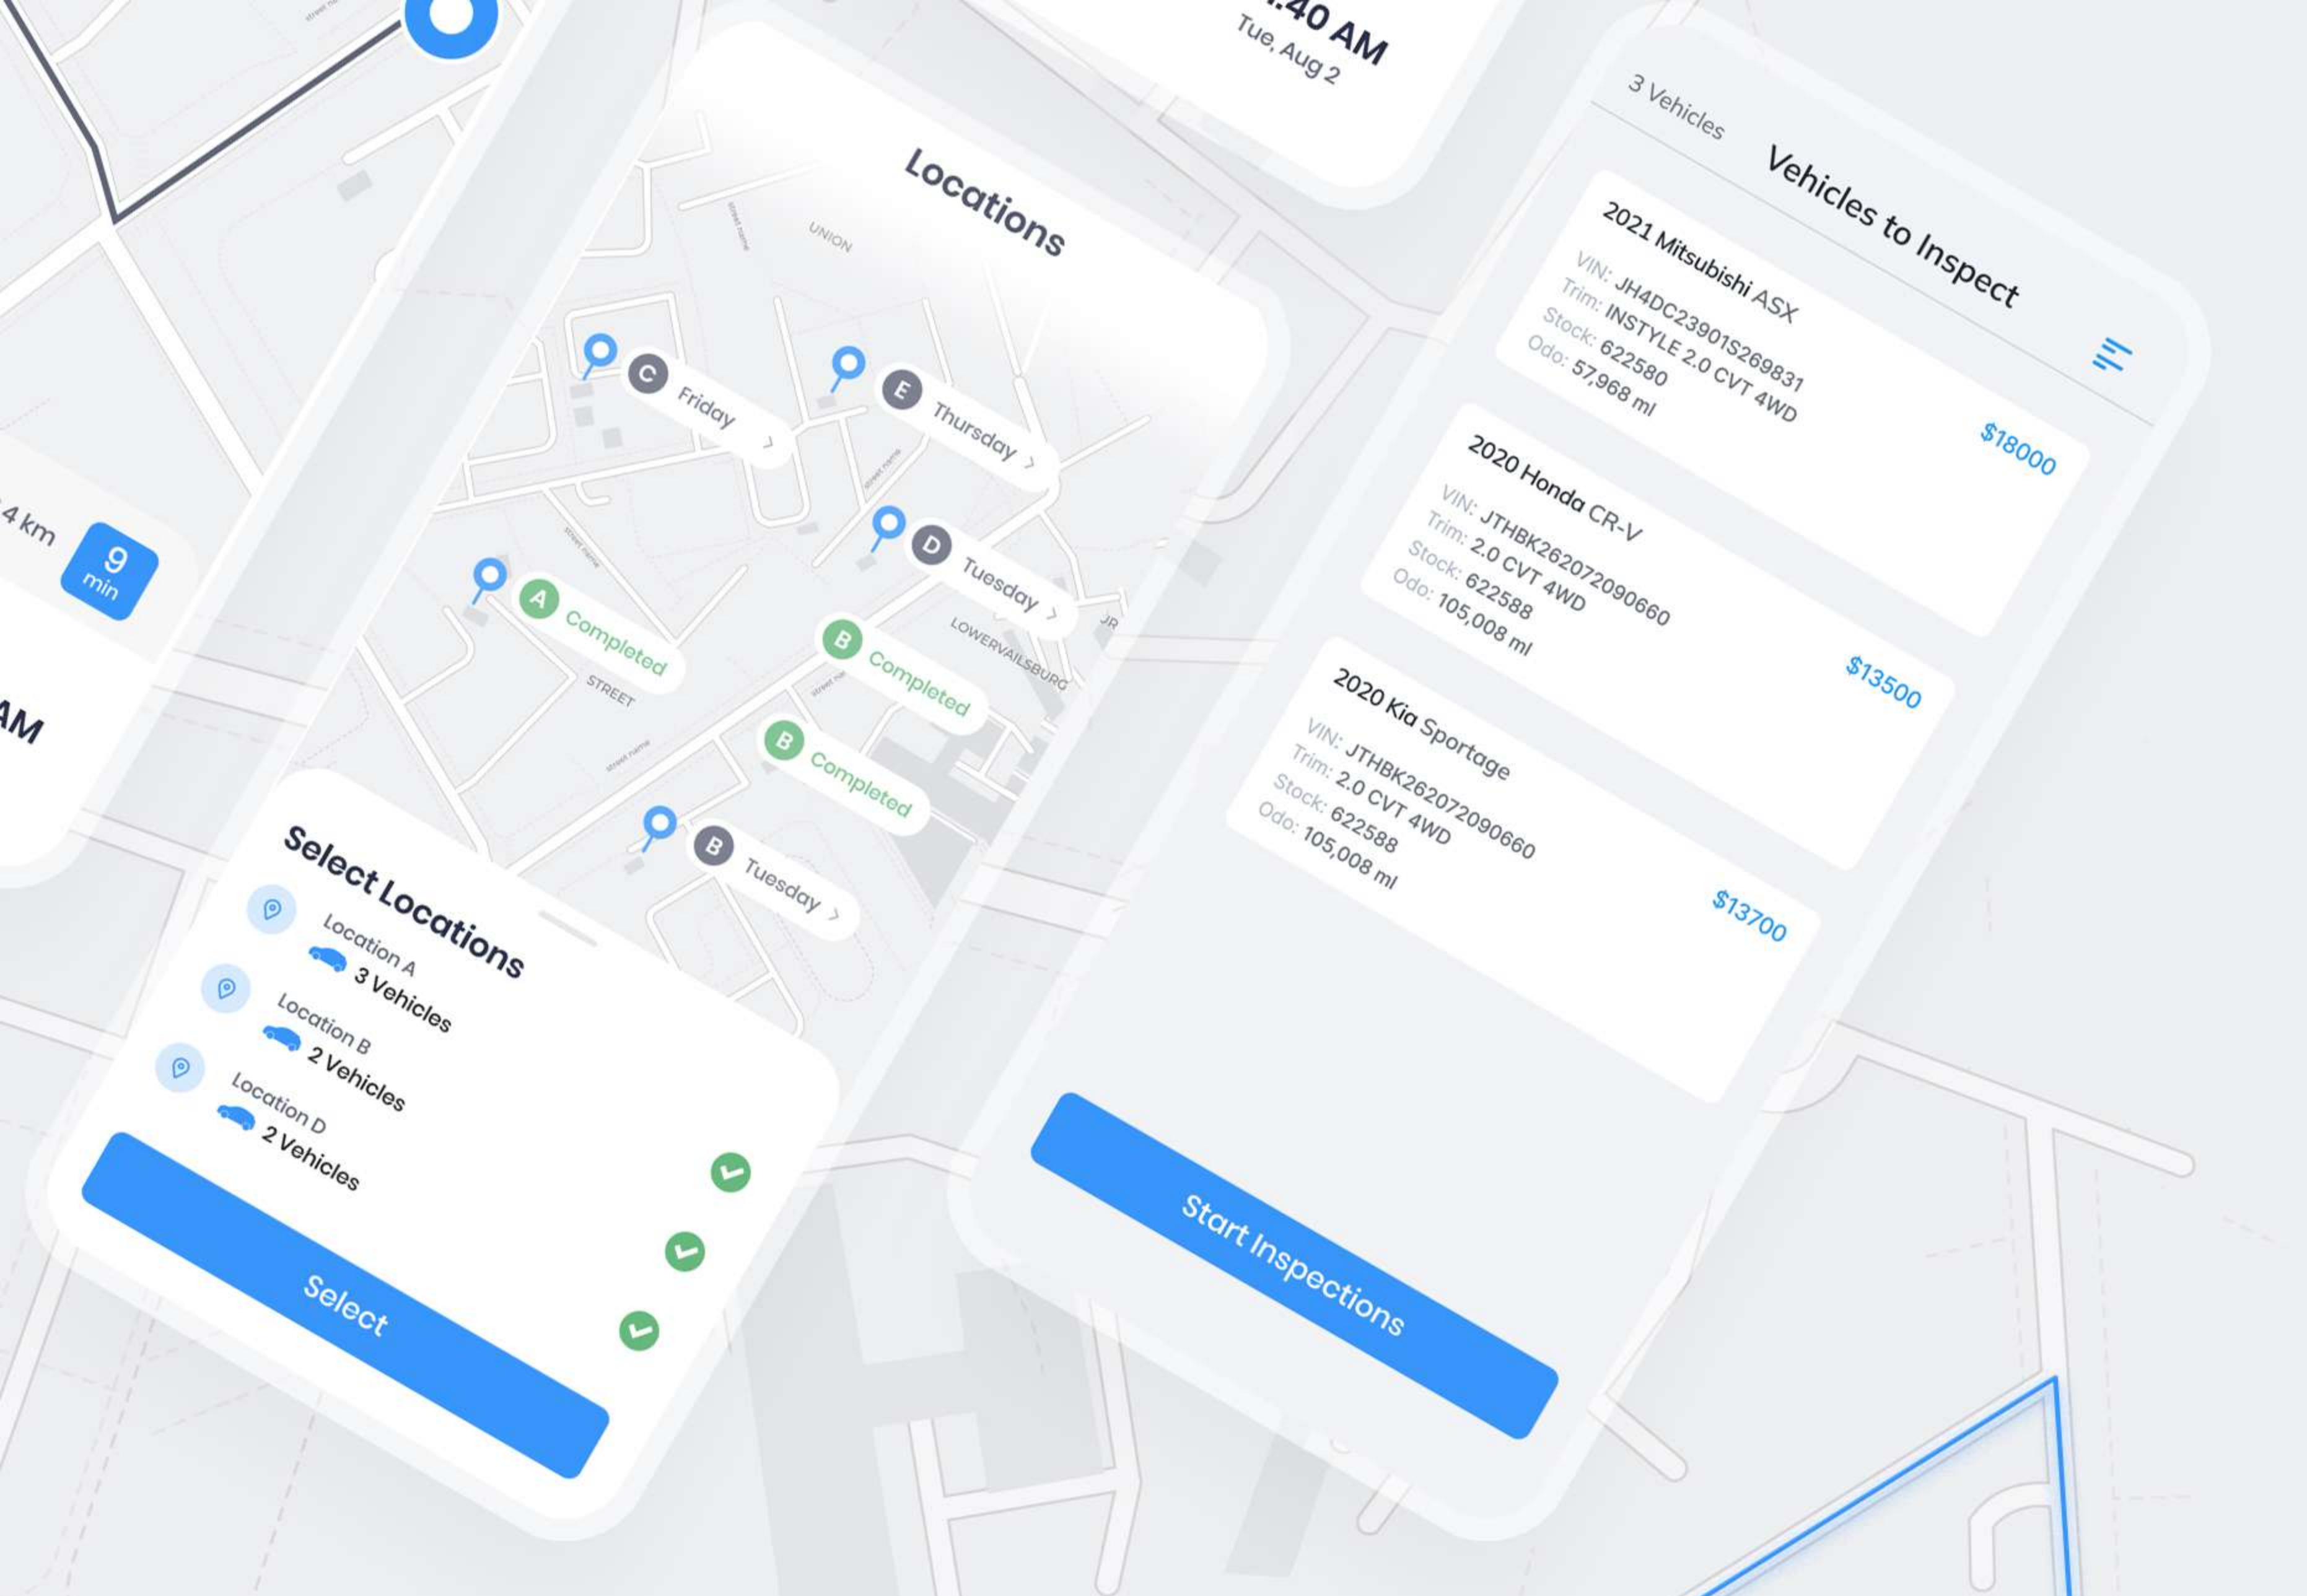

POST SALE SERVICE

- ✔ Manually add or edit vehicle options
- ✔ On the fly or bulk image upload capability
- ✔ The Requester can rate the Inspector's performance
- ✔ VIN decode scanner either via 2d or 3d barcode scanner
- ✔ Ability to attach photos to specific damaged areas
- ✔ Admin dashboard that allows users the ability to manage all inventory

+1 727-475-4455 (US)
+2 760-074-0020 (SA)

SALES@AUTOXLOO.COM
TRUINSPECTIONS.COM