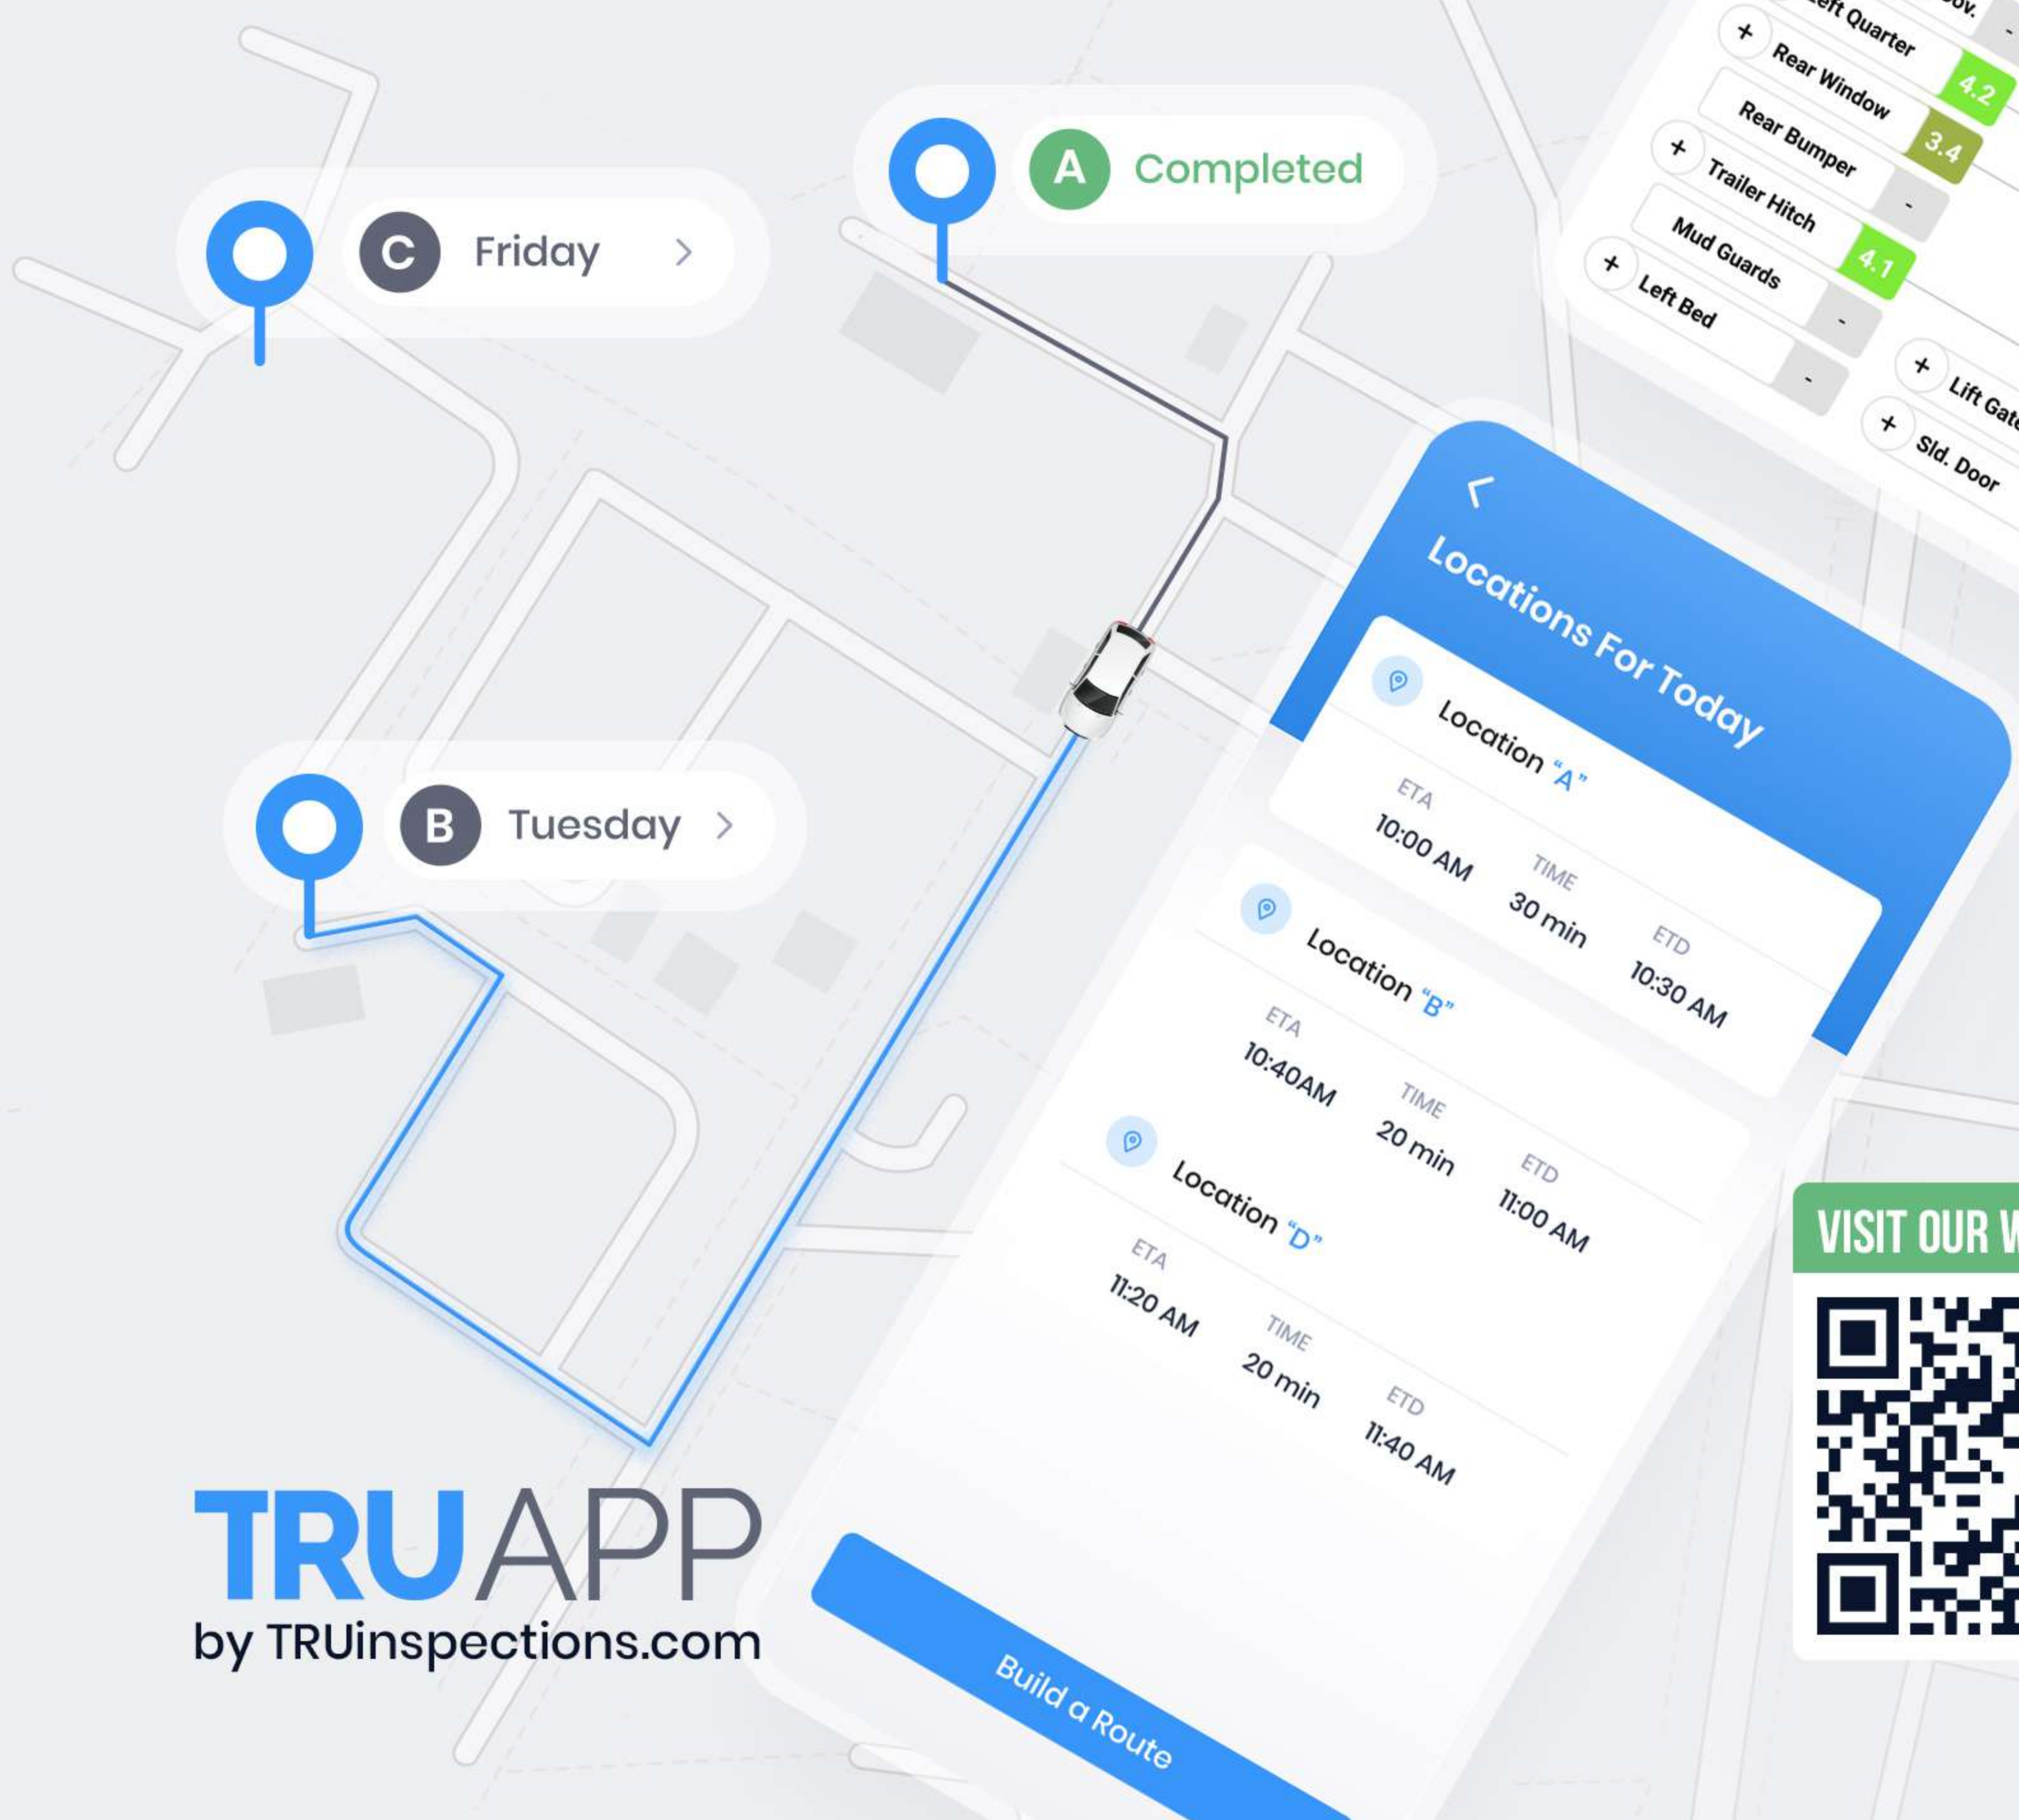

# PERFORM VEHICLE INSPECTIONS AT ANY TIME AND ANY PLACE

TRUapp provides clients with a comprehensive inspection that includes exterior condition, interior condition, mechanical condition, and an evaluation of any frame damage. Our system also scores each individual component on the vehicle and then gives a final vehicle score.

Locations For Today			
Location	ETA	TIME	ETD
Location "A"	10:00 AM	30 min	10:30 AM
Location "B"	10:40AM	20 min	11:00 AM
Location "D"	11:20 AM	20 min	11:40 AM

TRUAPP by TRUinspections.com

# INSPECTIONS TAKEN TO THE NEXT LEVEL

To make sure our inspections are of the utmost quality, each inspection is sent through our Central Inspection Hub. Located in the Hub are Certified Vehicle Appraisers and Mechanics. These individuals review the inspections and update them in real time with accurate repair costs. By utilizing our Central Inspection Hub we create consistency among our inspections that no other inspection provider can match.