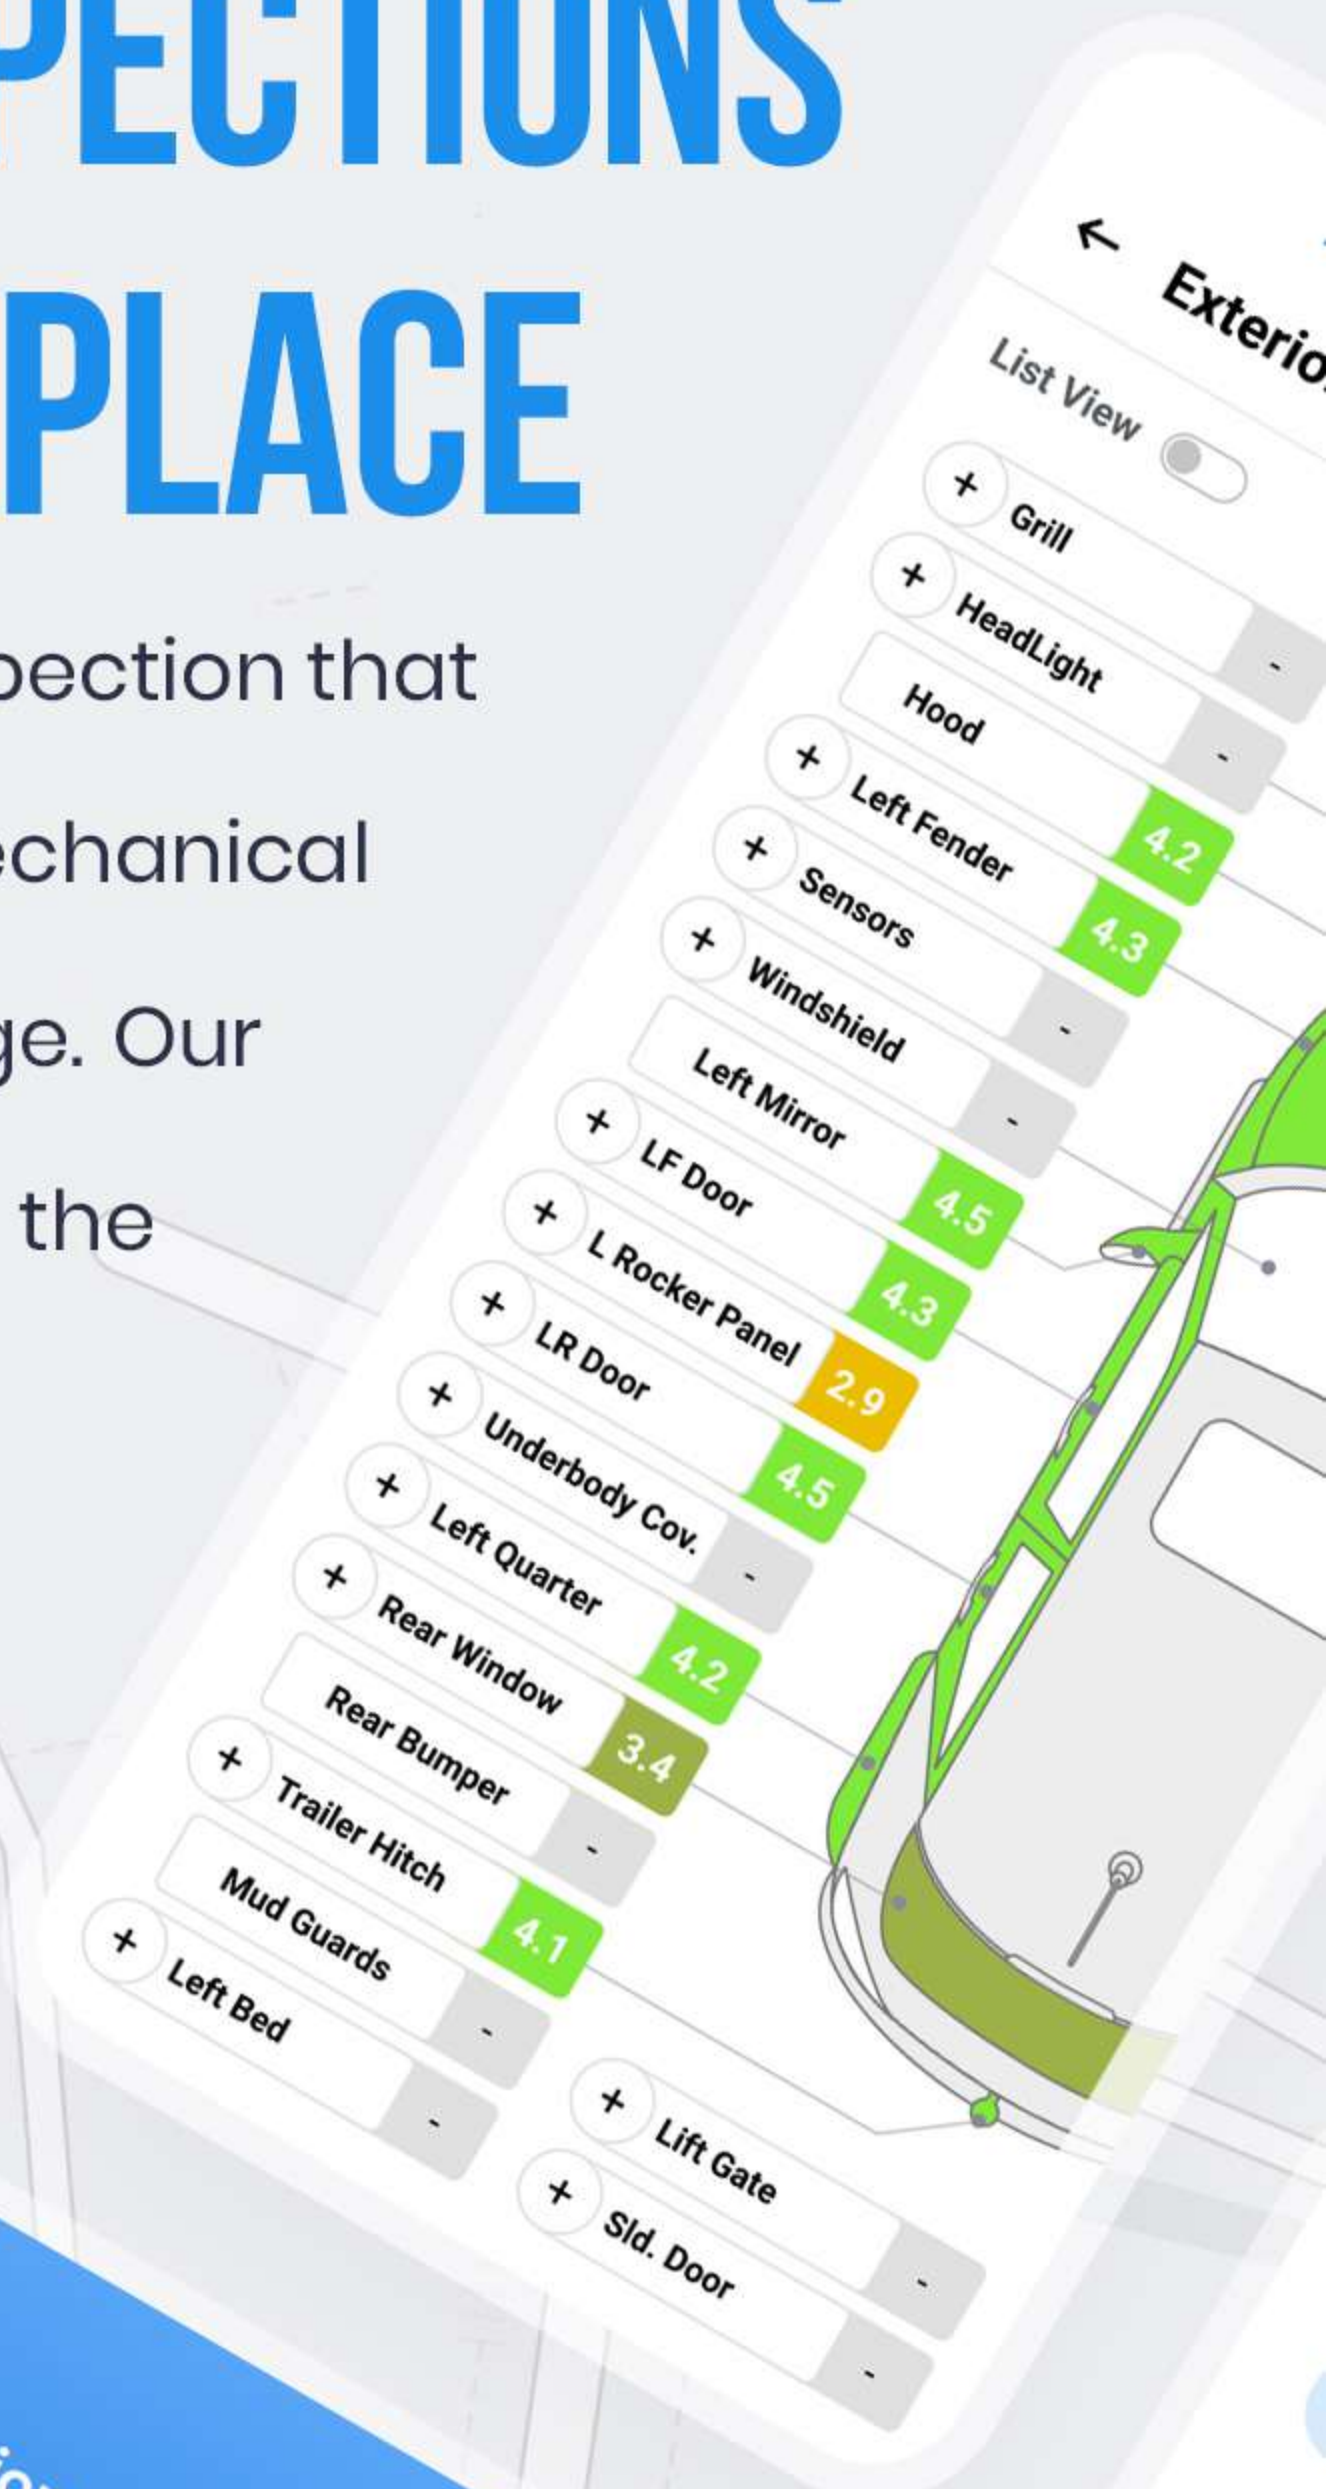

# PERFORM VEHICLE INSPECTIONS AT ANY TIME AND ANY PLACE

TRUapp provides clients with a comprehensive inspection that includes exterior condition, interior condition, mechanical condition, and an evaluation of any frame damage. Our system also scores each individual component on the vehicle and then gives a final vehicle score.

Locations For Today			
Location	ETA	TIME	ETD
Location "A"	10:00 AM	30 min	10:30 AM
Location "B"	10:40AM	20 min	11:00 AM
Location "D"	11:20 AM	20 min	11:40 AM

TRUAPP by TRUinspections.com